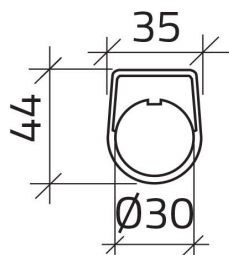

Datasheet

030TN1-2

Legend plate "ARRESTO"

Features

Range	Legend plates
components	Legend plates with texts
Code	030TN1-2
Description	Legend plate "ARRESTO"
Colour	Nero
Weight - gr	1.0
Customs Tariff	85365080
GTIN	8052878038946

Datasheet

Technical drawings

ARRESTO