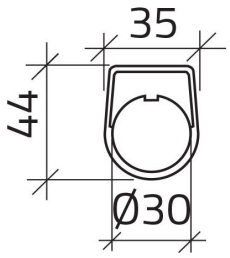

Datasheet

030TN1-6

Legend plate "DISCESA"

Features

Range	Legend plates
components	Legend plates with texts
Code	030TN1-6
Description	Legend plate "DISCESA"
Colour	Nero
Weight - gr	1.0
Customs Tariff	85365080
GTIN	8052878039073

Datasheet

Technical drawings

DISCESA