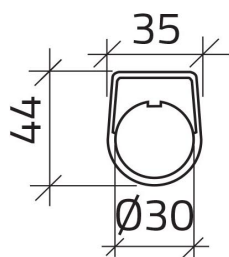

Datasheet

030TN1-8

Legend plate "SINISTRA"

Features

Range	Legend plates
components	Legend plates with texts
Code	030TN1-8
Description	Legend plate "SINISTRA"
Colour	Nero
Weight - gr	1.0
Customs Tariff	85365080
GTIN	8052878039097

Datasheet

Technical drawings

SINISTRA