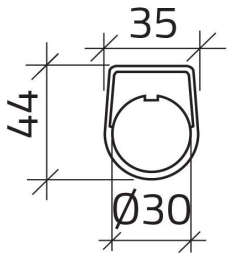

Technical drawings

APRE