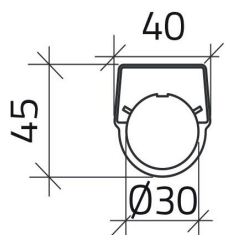

Datasheet

030TN2-10

Legend plate "MARCIA-ARRESTO"

Features

Range	Legend plates
components	Legend plates with texts
Code	030TN2-10
Description	Legend plate "MARCIA-ARRESTO"
Colour	Nero
Weight - gr	1.0
Customs Tariff	85365080
GTIN	8052878039141

Datasheet

Technical drawings

MARCIA ARRESTO