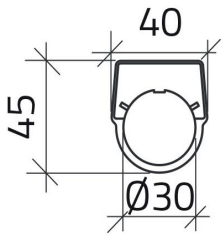

Technical drawings

AUTOMATICO MANUALE