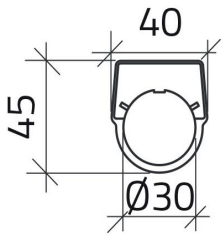

Technical drawings

ESCLUSO INCLUSO