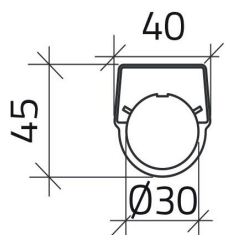

Datasheet

030TN2-5

Legend plate "INSERITO-DISINSERITO"

Features

Range	Legend plates
components	Legend plates with texts
Code	030TN2-5
Description	Legend plate "INSERITO-DISINSERITO"
Colour	Nero
Weight - gr	1.0
Customs Tariff	85365080
GTIN	8052878039189

Datasheet

Technical drawings

INSERITO DISINSERITO