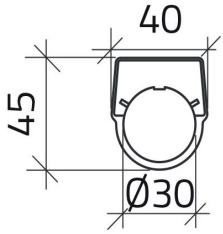

Technical drawings

0 1