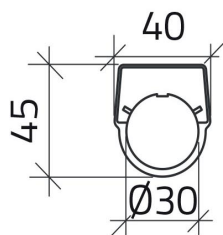

Technical drawings

CICLO
MANUALE   AUTOM.