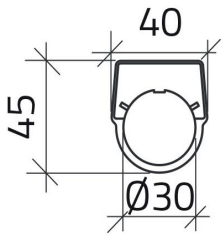

Technical drawings

CICLO
MANUALE   AUTOM.