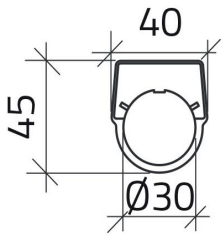

Datasheet

030TN2-9

Legend plate "CORRENTE INS.-DISINS."

Features

Range	Legend plates
components	Legend plates with texts
Code	030TN2-9
Description	Legend plate "CORRENTE INS.-DISINS."
Colour	Nero
Weight - gr	1.0
Customs Tariff	85365080
GTIN	8052878039226

Datasheet

Technical drawings

CORRENTE
INSERITA DISINSERITA