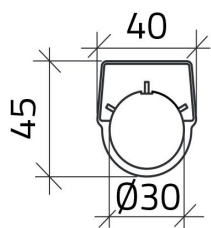

Technical drawings

---

0 1 2