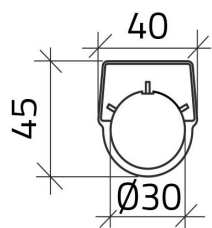

Technical drawings

---

0 1 2