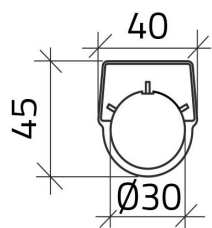

Datasheet

030TN3-2

Legend plate "1 - 0 - 2"

Features

Range	Legend plates
components	Legend plates with texts
Code	030TN3-2
Description	Legend plate "1 - 0 - 2"
Colour	Nero
Weight - gr	1.0
Customs Tariff	85365080
GTIN	8052878039257

Datasheet

Technical drawings

1 0 2