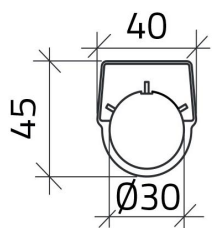

Datasheet

030TN3-2

Legend plate "1 - 0 - 2"

Features

Range	Legend plates
components	Legend plates with texts
Code	030TN3-2
Description	Legend plate "1 - 0 - 2"
Colour	Nero
Weight - gr	1.0
Customs Tariff	85365080
GTIN	8052878039257

Datasheet

Technical drawings

1 0 2