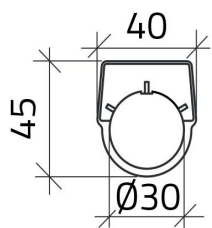

Technical drawings

CICLO
MANUALE 0 AUTOM.