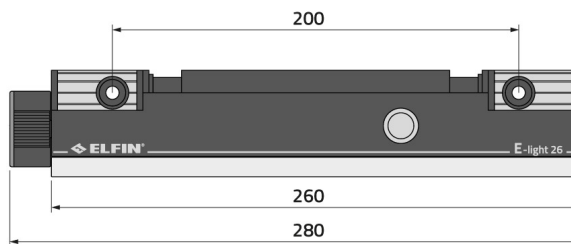

Dessins techniques

● 110-240 VAC
50-60 Hz

● 24V AC/DC
50-60 Hz