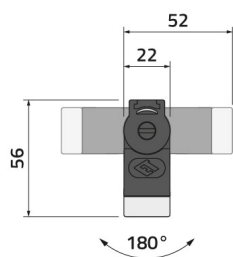

Dessins techniques

● 110-240 VAC
50-60 Hz

● 24V AC/DC
50-60 Hz