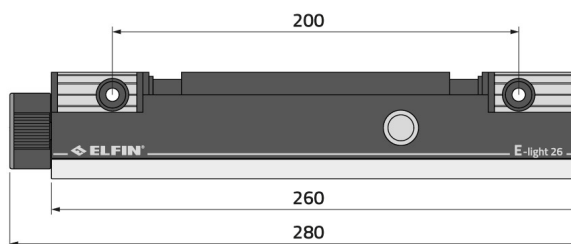

Dessins techniques

● 110-240 VAC
50-60 Hz

● 24V AC/DC
50-60 Hz