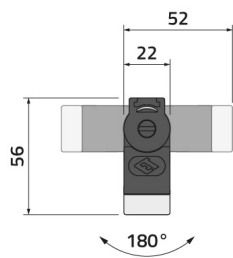

Dessins techniques

● 110-240 VAC
50-60 Hz

● 24V AC/DC
50-60 Hz