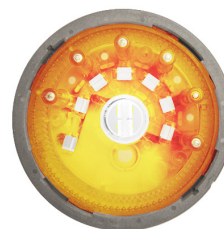

Datenblatt

050TMLA240

Dauerlichtmodul orange , 240V AC

Merkmale

Baureihe	Zusammenstellbare Meldeleuchtensäulen
Komponenten	Dauerlichtmodul, 240V
Artikel-Nr.	050TMLA240
Beschreibung	Dauerlichtmodul orange , 240V AC
Farbe	Arancio
Gewicht - gr	154,0
Zolltarifnummer	85365080
GTIN	8052878071349

Technische Daten

Approvals	CE
Compliance with standards	IEC-ENC60947-1, IEC-EN60947-5-1
Compliance with standards	IEC-EN62471
Compliance to EMC standards	EN55015, EN61000-3-2, EN61000-3-3, EN61547
Operating temperatures	-25° ÷ +65°C
Protection degree	IP44 (IEC-EN60529)
Protection against impact	IK07 (IEC-EN62262)
Housing material	PC Polycarbonate
Combustion behaviour	V2 (UL94)
Rated insulation voltage	Ui 690V - Uimp 4KV (IEC-EN60947-1)
Protection against electric shock	Class II (IEC-EN61140)
Signalling type	Steady - Up to 5 modules 050TMLx max.
Assembly style	050TLBA + 050TMLx + 050TPxxxGR
Lighting type	LED bulb
Bulb base	Ba15d bayonet (IEC-EN60061-1)
Available models	AC/DC 24V-62.5mA-1.5W, AC/DC 230V-13mA-3W
Operating voltage tolerance	Vn -20% / +10%
Electrical life	30.000h
Luminous flux	200 lm +/-15%
Warranty period	18 months