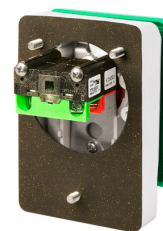

Scheda Dati

060APFV

Pulsador de palma, tecla fungiforme verde, momentánea, sin funda

Caratteristiche

Rango	Pulsadores de palma no luminosos
Componente	Pulsadores de palma fungiformes sin funda
Código	060APFV
Descripción	Pulsador de palma, tecla fungiforme verde, momentánea, sin funda
Color	Verde
Peso	284,0
Tariffa doganale	85365080
GTIN	8052878050443

Dati tecnici

Approvals	CE, UL, CSA
Compliance with standards	UNI EN ISO 13850, UNI EN ISO 12100, IEC-EN60947-5-5
Compliance with standards	IEC-ENC60947-1, IEC-EN60947-5-1
Compliance with standards	UNI CEI EN 45545-2
Operating temperatures	-30° ÷ +120°C
Environmental operating values	+25°C-97%RH / +45°C-93%RH (IEC-EN60068-2-30)
Protection degree	IP66 - IP69 (IEC-EN60529)
Protection against impact	IK08 (IEC-EN62262)
Mechanical durability	3.000.000 Operations
Button/mushroom material (illuminated type)	PC Polycarbonate
Housing material	PA Polyamide V0 (UL94)
Gasket material	Cork rubber
Screw material	Stainless steel AISI 304
Cover screws tightening torque	1 ÷ 2.5Nm (8.8÷22.1 Lb-in)
Terminal screw	Tightening torque 0.8÷1 Nm (IEC-EN60947-1)
Terminal screw head shape	Combined: cross Phillips2 or slotted flat D.5mm max
Terminal screw material	Zinc plated steel
Terminal screw connections	min 1x0.5mm ² (20AWG) - max 2x2.5mm ² (14AWG)
Actuation possibilities	By hand, elbow or foot
For illuminated version	LED circuit 24V AC-DC 25mA