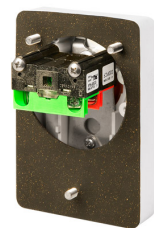

Fiche technique

060APTV

Interrupteur à paume, momentané, touche bombée verte, sans boîte

Caractéristiques

Portée	Interrupteurs à paume non-lumineux
Composant	Interrupteurs à paume, touche bombée, sans boîte
Code	060APTV
Désignation des marchandises	Interrupteur à paume, momentané, touche bombée verte, sans boîte
Couleur	Verde
Poids	284,0
Tarif douanier	85365080
GTIN	8052878050689

Données techniques

Approvals	CE, UL, CSA
Compliance with standards	UNI EN ISO 13850,UNI EN ISO 12100,IEC-EN60947-5-5
Compliance with standards	IEC-ENC60947-1, IEC-EN60947-5-1
Compliance with standards	UNI CEI EN 45545-2
Operating temperatures	-30° ÷ +120°C
Environmental operating values	+25°C-97%RH / +45°C-93%RH (IEC-EN60068-2-30)
Protection degree	IP66 - IP69 (IEC-EN60529)
Protection against impact	IK08 (IEC-EN62262)
Mechanical durability	3.000.000 Operations
Button/mushroom material (illuminated type)	PC Polycarbonate
Housing material	PA Polyamide V0 (UL94)
Gasket material	Cork rubber
Screw material	Stainless steel AISI 304
Cover screws tightening torque	1 ÷ 2.5Nm (8.8÷22.1 Lb-in)
Terminal screw	Tightening torque 0.8÷1 Nm (IEC-EN60947-1)
Terminal screw head shape	Combined:cross Phillips2 or slotted flat D.5mm max
Terminal screw material	Zinc plated steel
Terminal screw connections	min 1x0.5mm ² (20AWG) - max 2x2.5mm ² (14AWG)
Actuation possibilities	By hand,elbow or foot
For illuminated version	LED circuit 24V AC-DC 25mA