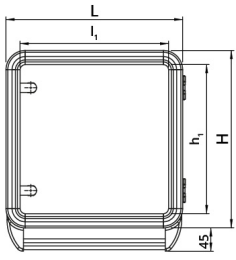

Datasheet

060SC4535-10M1

Aluminium cabinet 450x350x100 low handle

Features

Range	Pendant control enclosures with 1 handle
components	Depth 100 mm
Code	060SC4535-10M1
Description	Aluminium cabinet 450x350x100 low handle
Colour	Grigio RAL7035
Weight - gr	0.0
Customs Tariff	76169990
GTIN	8052878073367

Datasheet

Technical drawings

L	H	P	l ₁	h ₁	p ₁	cod
348	348	100	300	300	90	060SC3535-10M1
448	348	100	400	300	90	060SC4535-10M1
448	448	100	400	400	90	060SC4545-10M1
548	448	100	500	400	90	060SC5545-10M1
548	548	100	500	500	90	060SC5555-10M1
648	548	100	600	600	90	060SC6555-10M1
648	648	100	600	600	90	060SC6565-10M1