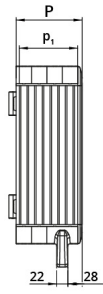

Datasheet

060SC4535-10M1

Aluminium cabinet 450x350x100 low handle

Features

Range	Pendant control enclosures with 1 handle
components	Depth 100 mm
Code	060SC4535-10M1
Description	Aluminium cabinet 450x350x100 low handle
Colour	Grigio RAL7035
Weight - gr	0.0
Customs Tariff	76169990
GTIN	8052878073367

Datasheet

Technical drawings

L	H	P	l ₁	h ₁	p ₁	cod
348	348	100	300	300	90	060SC3535-10M1
448	348	100	400	300	90	060SC4535-10M1
448	448	100	400	400	90	060SC4545-10M1
548	448	100	500	400	90	060SC5545-10M1
548	548	100	500	500	90	060SC5555-10M1
648	548	100	600	600	90	060SC6555-10M1
648	648	100	600	600	90	060SC6565-10M1