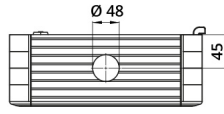

Datasheet

060SC4535-10M1

Aluminium cabinet 450x350x100 low handle

Features

Range	Pendant control enclosures with 1 handle
components	Depth 100 mm
Code	060SC4535-10M1
Description	Aluminium cabinet 450x350x100 low handle
Colour	Grigio RAL7035
Weight - gr	0.0
Customs Tariff	76169990
GTIN	8052878073367

Datasheet

Technical drawings

L	H	P	l ₁	h ₁	p ₁	cod
348	348	100	300	300	90	060SC3535-10M1
448	348	100	400	300	90	060SC4535-10M1
448	448	100	400	400	90	060SC4545-10M1
548	448	100	500	400	90	060SC5545-10M1
548	548	100	500	500	90	060SC5555-10M1
648	548	100	600	600	90	060SC6555-10M1
648	648	100	600	600	90	060SC6565-10M1