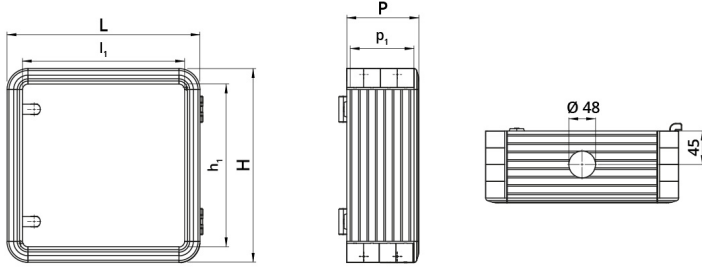

Datasheet

060SC6555-10

Aluminium cabinet 650x550x100

Features

Range	Pendant control enclosures without handles
components	Depth 100 mm
Code	060SC6555-10
Description	Aluminium cabinet 650x550x100
Colour	Grigio RAL7035
Weight - gr	0.0
Customs Tariff	76169990
GTIN	8052878073473

Datasheet

Technical drawings

L	H	P	l ₁	h ₁	p ₁	cod
348	348	100	300	300	90	060SC3535-10
448	348	100	400	300	90	060SC4535-10
448	448	100	400	400	90	060SC4545-10
548	448	100	500	400	90	060SC5545-10
548	548	100	500	500	90	060SC5555-10
648	548	100	600	600	90	060SC6555-10
648	648	100	600	600	90	060SC6565-10