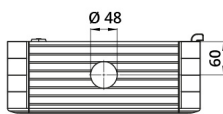

Datasheet

060SC6565-13

Aluminium cabinet 650x650x130

Features

Range	Pendant control enclosures without handles
components	Depth 130 mm
Code	060SC6565-13
Description	Aluminium cabinet 650x650x130
Colour	Grigio RAL7035
Weight - gr	0.0
Customs Tariff	85381000
GTIN	8052878073749

Datasheet

Technical drawings

L	H	P	l ₁	h ₁	p ₁	cod
348	348	130	300	300	120	060SC3535-13
448	348	130	400	300	120	060SC4535-13
448	448	130	400	400	120	060SC4545-13
548	448	130	500	400	120	060SC5545-13
548	548	130	500	500	120	060SC5555-13
648	548	130	600	600	120	060SC6555-13
648	648	130	600	600	120	060SC6565-13