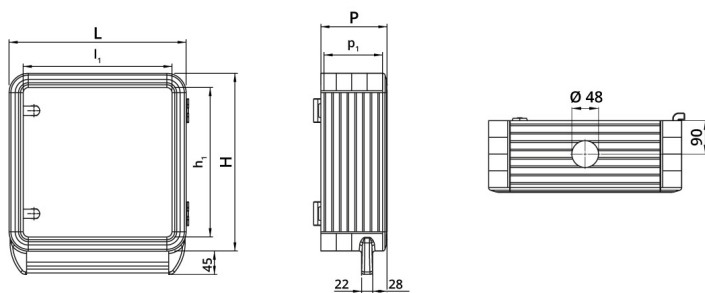

## Datasheet

060SC6565-16M1

Aluminium cabinet 650x650x160 low handle

## Features

<b>Range</b>	Pendant control enclosures with 1 handle
<b>components</b>	Depth 160 mm
<b>Code</b>	060SC6565-16M1
<b>Description</b>	Aluminium cabinet 650x650x160 low handle
<b>Colour</b>	Grigio RAL7035
<b>Weight - gr</b>	9896.0
<b>Customs Tariff</b>	85381000
<b>GTIN</b>	8052878073992

# Technical drawings

L	H	P	l <sub>1</sub>	h <sub>1</sub>	p <sub>1</sub>	cod
348	348	160	300	300	150	<b>060SC3535-16M1</b>
448	348	160	400	300	150	<b>060SC4535-16M1</b>
448	448	160	400	400	150	<b>060SC4545-16M1</b>
548	448	160	500	400	150	<b>060SC5545-16M1</b>
548	548	160	500	500	150	<b>060SC5555-16M1</b>
648	548	160	600	600	150	<b>060SC6555-16M1</b>
648	648	160	600	600	150	<b>060SC6565-16M1</b>