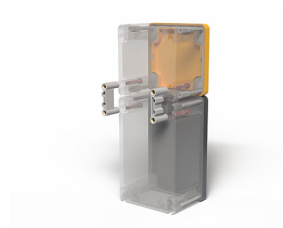

## Datasheet

080TSA90

Coupling system for Techno 90

## Features

<b>Range</b>	Techno 90 accessories and mounting systems
<b>components</b>	Coupling brackets
<b>Code</b>	080TSA90
<b>Description</b>	Coupling system for Techno 90
<b>Colour</b>	Grigio RAL7035
<b>Weight - gr</b>	16.0
<b>Customs Tariff</b>	85381000
<b>GTIN</b>	8052878070434