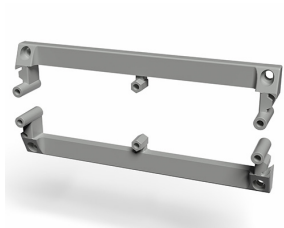

Datasheet

080TSF180 Mounting system for Techno 180

Features

Range	Techno 180 accessories and mounting systems
components	Wall-mounting brackets
Code	080TSF180
Description	Mounting system for Techno 180
Colour	Grigio RAL7035
Weight - gr	75.0
Customs Tariff	85381000
GTIN	8052878071813