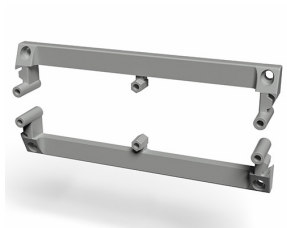

Datasheet

080TSF180 Mounting system for Techno 180

Features

Range	Techno 180 accessories and mounting systems
components	Wall-mounting brackets
Code	080TSF180
Description	Mounting system for Techno 180
Colour	Grigio RAL7035
Weight - gr	75.0
Customs Tariff	85381000
GTIN	8052878071813