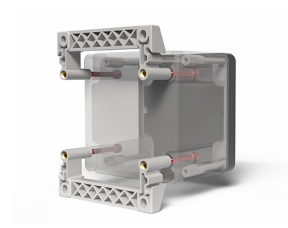

Datasheet

080TSF90

Mounting system for Techno 90

Features

Range	Techno 90 accessories and mounting systems
components	Wall-mounting brackets
Code	080TSF90
Description	Mounting system for Techno 90
Colour	Grigio RAL7035
Weight - gr	37.0
Customs Tariff	85381000
GTIN	8052878070427