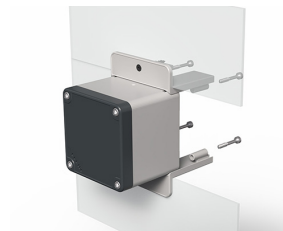

Datasheet

080TSFF70

Wall-mounting system for Techno 70

Features

Range	Techno 70 accessories and mounting systems
components	Flush-mounting brackets
Code	080TSFF70
Description	Wall-mounting system for Techno 70
Colour	Grigio RAL7035
Weight - gr	16.0
Customs Tariff	85381000
GTIN	8052878078737