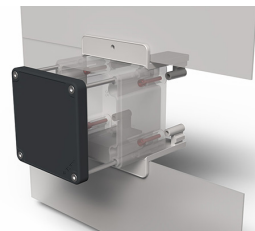

Datasheet

080TSFF90

Wall-mounting system for Techno 90

Features

Range	Techno 90 accessories and mounting systems
components	Flush-mounting brackets
Code	080TSFF90
Description	Wall-mounting system for Techno 90
Colour	Grigio RAL7035
Weight - gr	16.0
Customs Tariff	85381000
GTIN	8052878078379