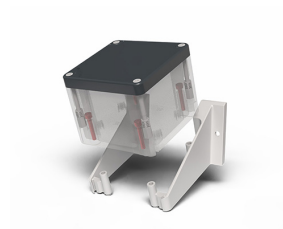

Datasheet

080TSFI90

Sloped mounting system for Techno 90

Features

Range	Techno 90 accessories and mounting systems
components	Angled mounting brackets
Code	080TSFI90
Description	Sloped mounting system for Techno 90
Colour	Grigio RAL7035
Weight - gr	37.0
Customs Tariff	85381000
GTIN	8052878075798