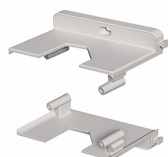

Datasheet

080TSFT90

Tandem mounting system for Techno 90

Features

Range	Techno 90 accessories and mounting systems
components	Tandem mounting brackets
Code	080TSFT90
Description	Tandem mounting system for Techno 90
Colour	Grigio RAL7035
Weight - gr	16.0
Customs Tariff	85381000
GTIN	8052878078805