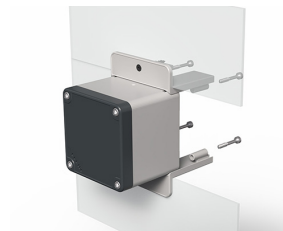

## Datasheet

080TUSFF70

Wall-mounting system for Techno 70, Designed according to UL-CSA criteria

## Features

<b>Range</b>	Techno 70 accessories and mounting systems
<b>components</b>	Flush-mounting brackets
<b>Code</b>	080TUSFF70
<b>Description</b>	Wall-mounting system for Techno 70, Designed according to UL-CSA criteria
<b>Colour</b>	Grigio RAL7035
<b>Weight - gr</b>	75.0
<b>Customs Tariff</b>	85381000
<b>GTIN</b>	8052878078874