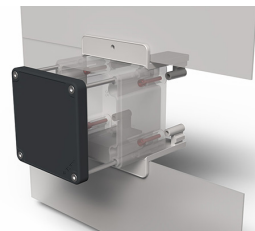

## Datasheet

080TUSFF90

Wall-mounting system for Techno 90, Designed according to UL-CSA criteria

## Features

|                       |   |
|-----------------------|---|
| <b>Range</b>          | Techno 90 accessories and mounting systems                                |
| <b>components</b>     | Flush-mounting brackets   |
| <b>Code</b>           | 080TUSFF90  |
| <b>Description</b>    | Wall-mounting system for Techno 90, Designed according to UL-CSA criteria |
| <b>Colour</b>         | Grigio RAL7035  |
| <b>Weight - gr</b>    | 75.0  |
| <b>Customs Tariff</b> | 85381000  |
| <b>GTIN</b>           | 8052878078867   |