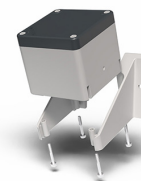

## Datasheet

080TUSFI70

Sloped mounting system for Techno 70, Designed according to UL-CSA criteria

## Features

<b>Range</b>	Techno 70 accessories and mounting systems
<b>components</b>	Angled mounting brackets
<b>Code</b>	080TUSFI70
<b>Description</b>	Sloped mounting system for Techno 70, Designed according to UL-CSA criteria
<b>Colour</b>	Grigio RAL7035
<b>Weight - gr</b>	25.0
<b>Customs Tariff</b>	85381000
<b>GTIN</b>	8052878074548