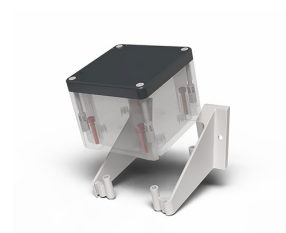

## Datasheet

080TUSFI90

Sloped mounting system for Techno 90, Designed according to UL-CSA criteria

## Features

<b>Range</b>	Techno 90 accessories and mounting systems
<b>components</b>	Angled mounting brackets
<b>Code</b>	080TUSFI90
<b>Description</b>	Sloped mounting system for Techno 90, Designed according to UL-CSA criteria
<b>Colour</b>	Grigio RAL7035
<b>Weight - gr</b>	37.0
<b>Customs Tariff</b>	85381000
<b>GTIN</b>	8052878075804