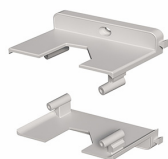

Datasheet

080TUSFT90

Tandem mounting system for Techno 90, Designed according to UL-CSA criteria

Features

Range	Techno 90 accessories and mounting systems
components	Tandem mounting brackets
Code	080TUSFT90
Description	Tandem mounting system for Techno 90, Designed according to UL-CSA criteria
Colour	Grigio RAL7035
Weight - gr	75.0
Customs Tariff	85381000
GTIN	8052878078898